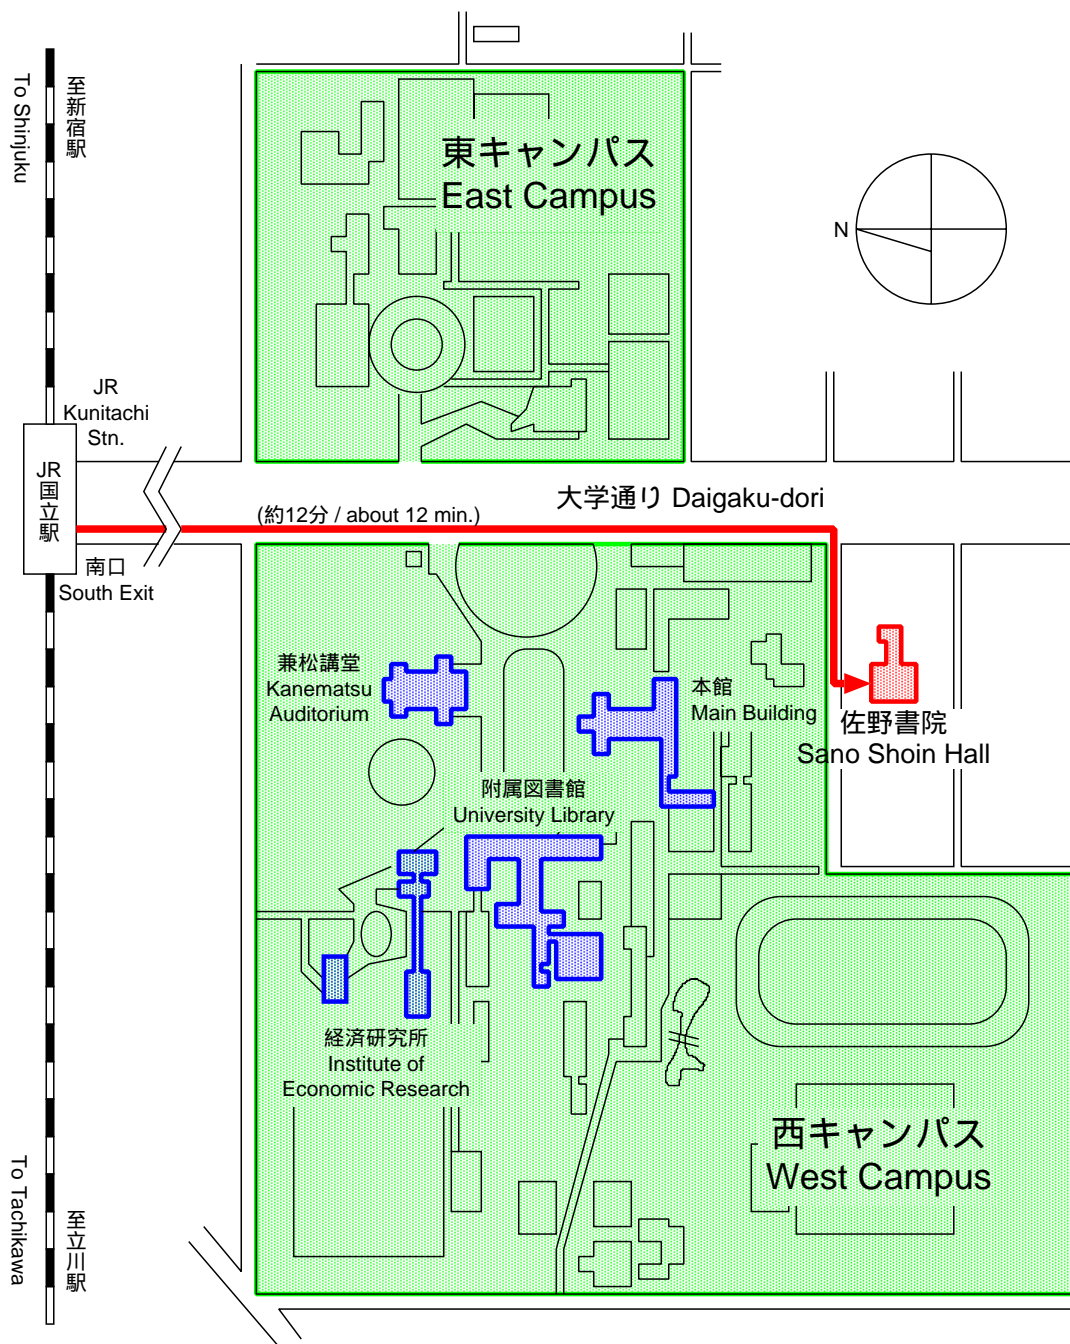

佐野書院 案内図 Route to Sano Shoin Hall

JR 中央線国立駅南口より徒歩約12分
About 12 minutes walk from the South Exit of
JR Kunitachi station